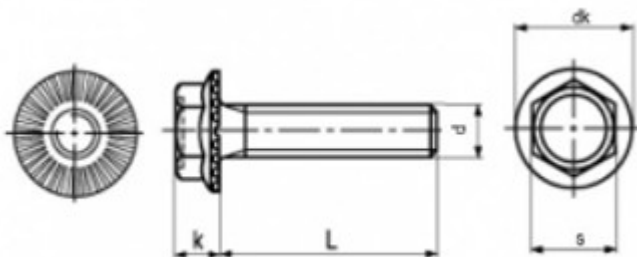

Horsch 12 x 20

THE MOST PARTICULAR USE

The bolts to machinery of Horsch.

Specifications

d	k	dk	s
M 12	10,00	23,50	17

Packaging

Packed in boxes / pcs		Packing
12 x 20	Horsch 00360414	200