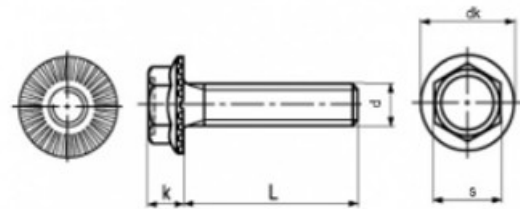

Horsch 12 x 20

THE MOST PARTICULAR USE

The bolts to machinery of Horsch.

Specifications

d	k	dk	s
M 12	10,00	23,50	17

Packaging

Packed in boxes / pcs		Packing
12 x 20	Horsch 00360414	200